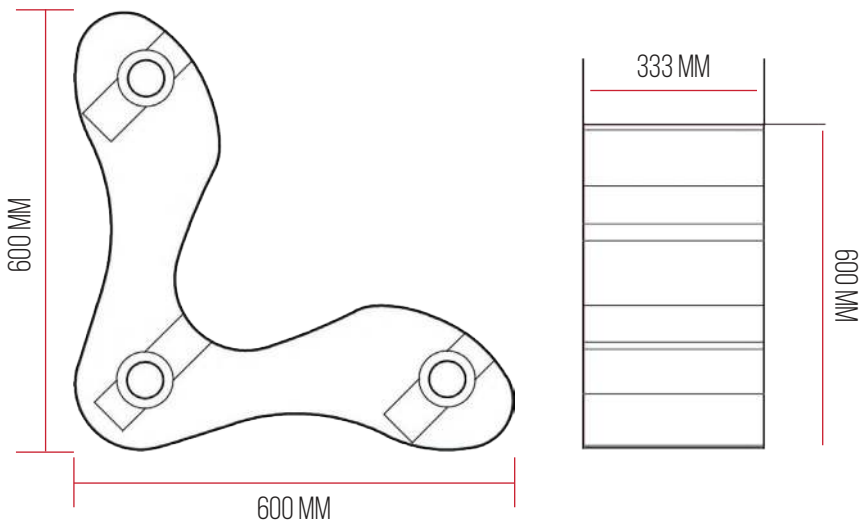

RAPID DEFENDER

(BSI IWA 14-1) V/7200 (N2A)/48/90:7.4

DESIGNED FOR PROTECTION FROM VEHICLE AS A WEAPON ATTACKS

TECHNICAL INFO

Manufactured from 100% recycled rubber and polyurethane, the Rapid Defender is supplied complete with steel securing cables and fixings.

Size

333 x 600 x 600 mm

Weight

49kg