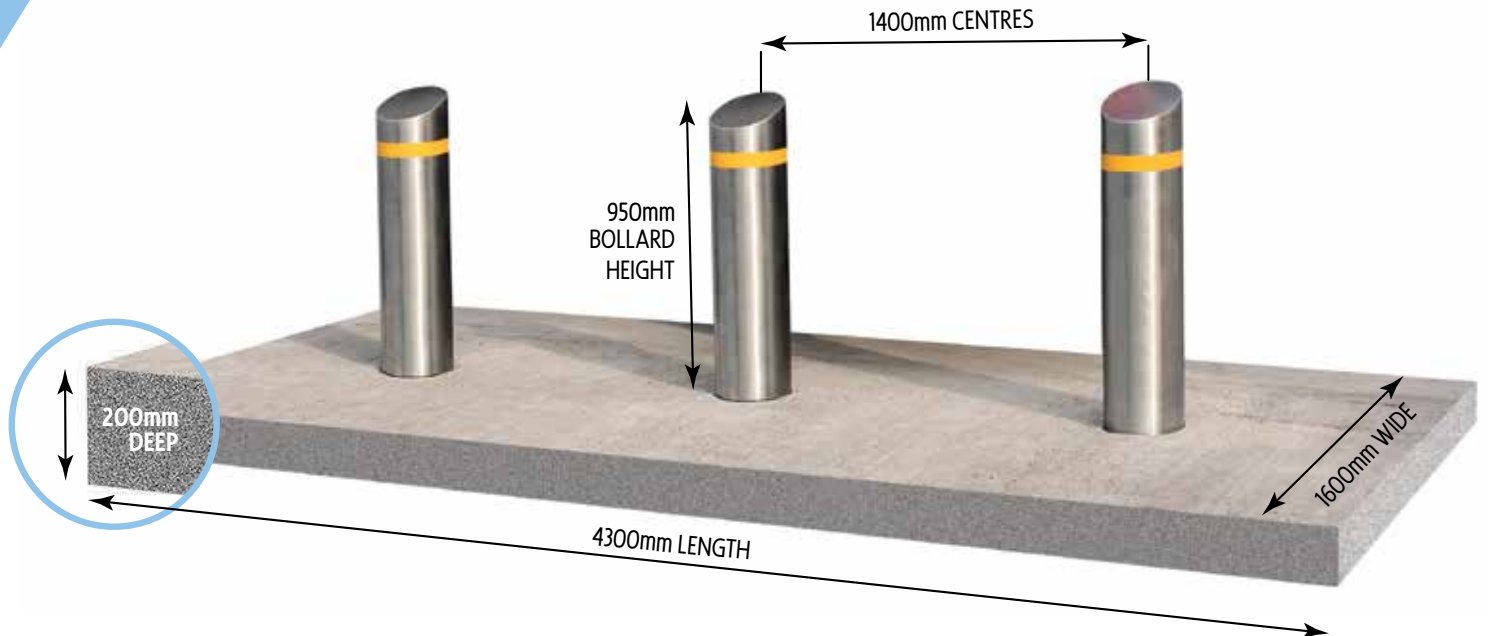

IWA 14 CRASH RATED 40MPH BOLLARD

TRUCKSTOPPER 9-40 Super shallow foundation Only 200mm deep

IWA 14-1 2013 V/7200 [N2A]/64/90:2.4

CRASH RATED 7200KG AT 40mph/64kph 'SUPER SHALLOW FOUNDATION ONLY 200mm DEEP

AT LAST A NEW DESIGN THAT DOES ALL THIS...

- ▶ Shallow foundation only 200mm deep - Reducing the need to re-divert utilities
- ▶ Bollard overall height out of the ground is only 950mm - meaning there's no need for Town and Country Planning to install as bollard is under 1 metre tall
- ▶ This bollard can be fixed or removable
- ▶ Comes in break down kits allowing for ease of transport and installation - keeping costs down
- ▶ Very aesthetically pleasing
- ▶ Crash-tested product with only 2.4m penetration - the worlds shortest penetration in its foundation class.

TRUCKSTOPPER 9-40 Super shallow foundation Only 200mm deep

IWA 14-1 2013 V/7200 [N2A]/64/90:2.4

**FOUNDATION
200mm Deep**

**BOLLARD ONLY
950mm HIGH**

**REMOVABLE
BOLLARD**

This new Anti Terrorist Bollard, has been designed with the added advantage that the slipper box or (post socket box) can be moved separately and is not rigid. The box can be swivelled around a corner of 90° degrees or more if needed and can adapt to an up and down sloping surface without having to change the box design.

**CRASH RATED 7200KG AT 40mph/64kph 'SUPER SHALLOW FOUNDATION ONLY 200mm DEEP
A SECURITY SOLUTION TESTED TO PROTECT WITH PERFORMACE
AS WORLD'S SHORTEST PENETRATION AMONG ITS CLASS**

FOUNDATION SIZE FOR THREE BOLLARD RUN